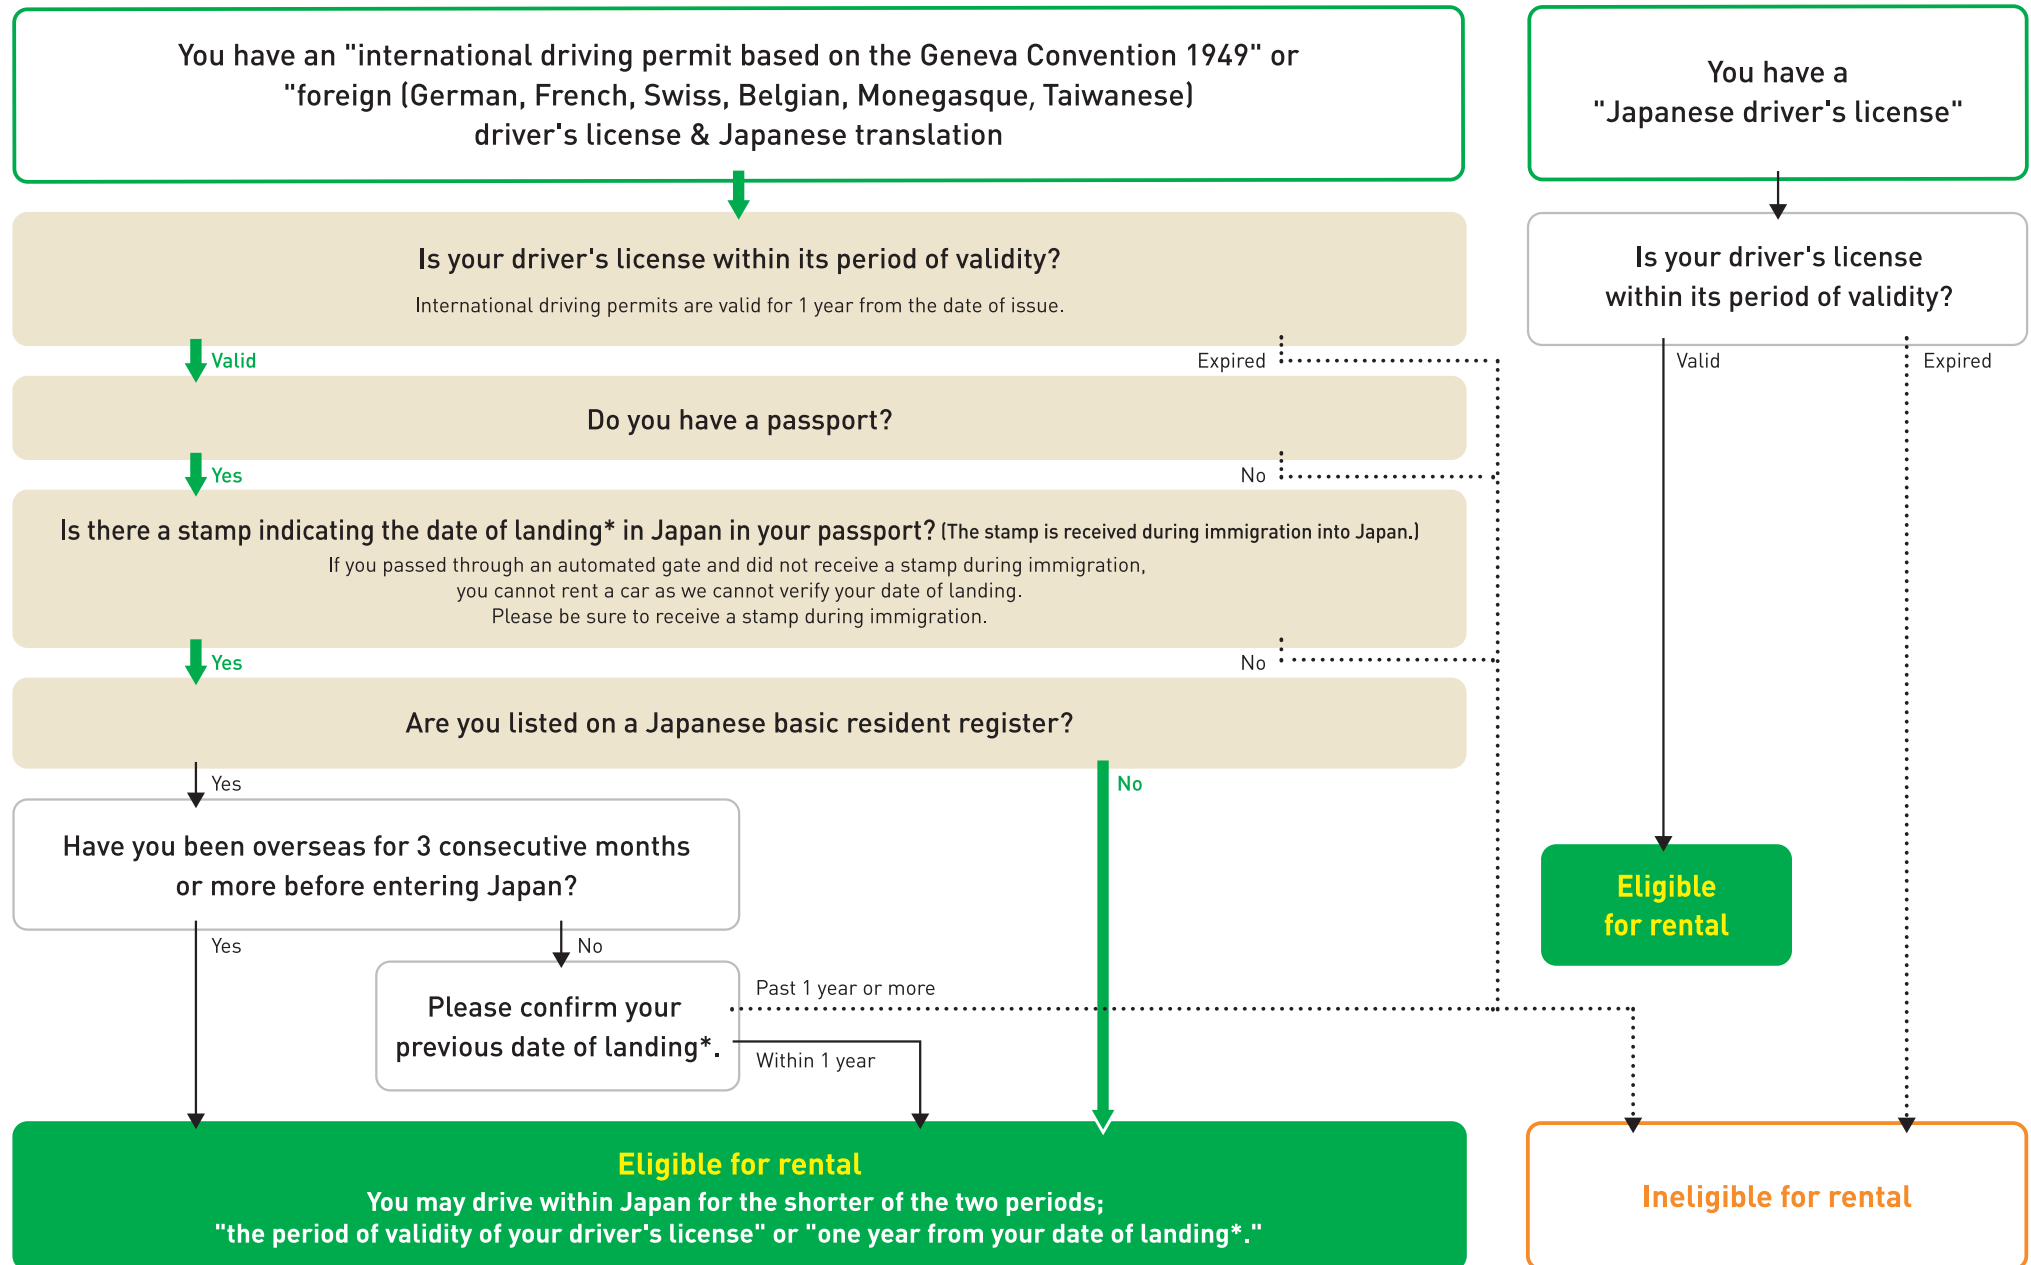

# How to Check Qualifications for Driving in Japan

\*The date of landing indicates the day you landed in Japan after leaving the country and staying abroad for more than 3 consecutive months. Persons landing in, and subsequently re-entering Japan following less than 3 months abroad, will not have their re-entry date considered as their date of landing.